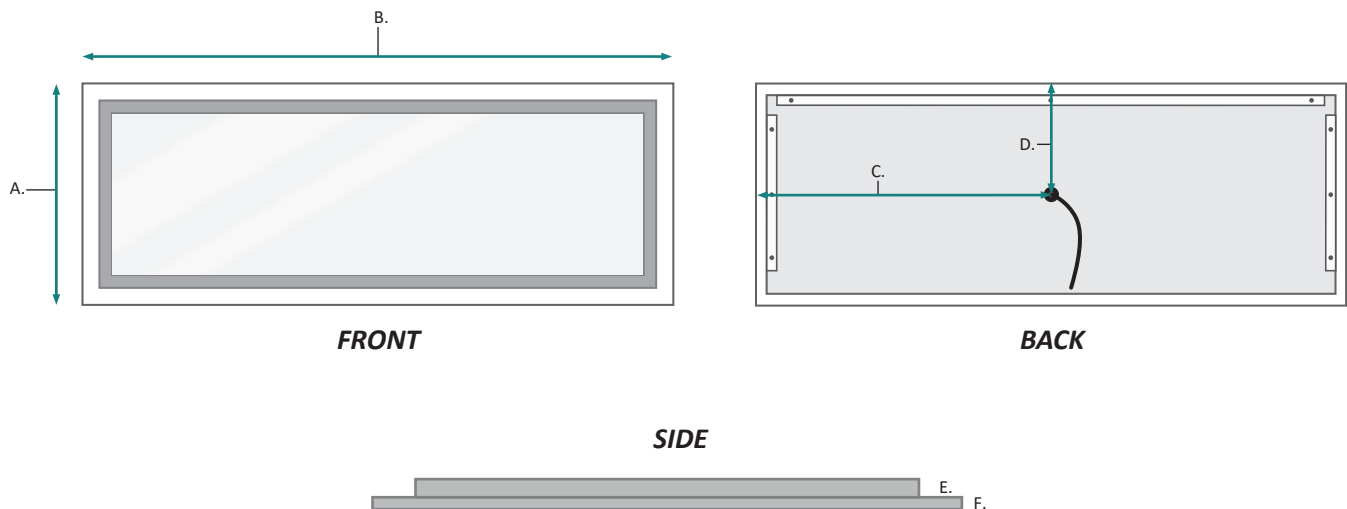

Electrical System

- 120Vac, 60Hz, 78.1W
- Electric Current: 0.71A
- Wattage: 78.1W

Model

- EXL 9636

EXL9636 Wall Mirror - Specification Sheet

Dimensions

- Height: 36"
- Width: 96"
- Depth: 1-9/16"

FRONT, BACK & SIDE

MODEL	A	B	C	D	E	F
EXL9636	36	96	41-9/16	14-3/4	1-5/16	1/4